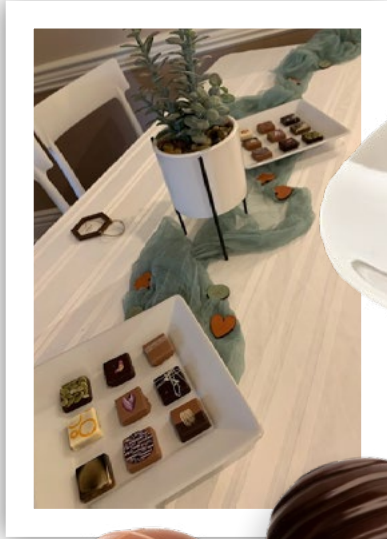

DeBrand Party Menu Options

Assorted Chocolates

PLATED CHOCOLATES

TREES OF CHOCOLATE

Price Varies

Truffle Collection
unboxed:
$3.75 ea.